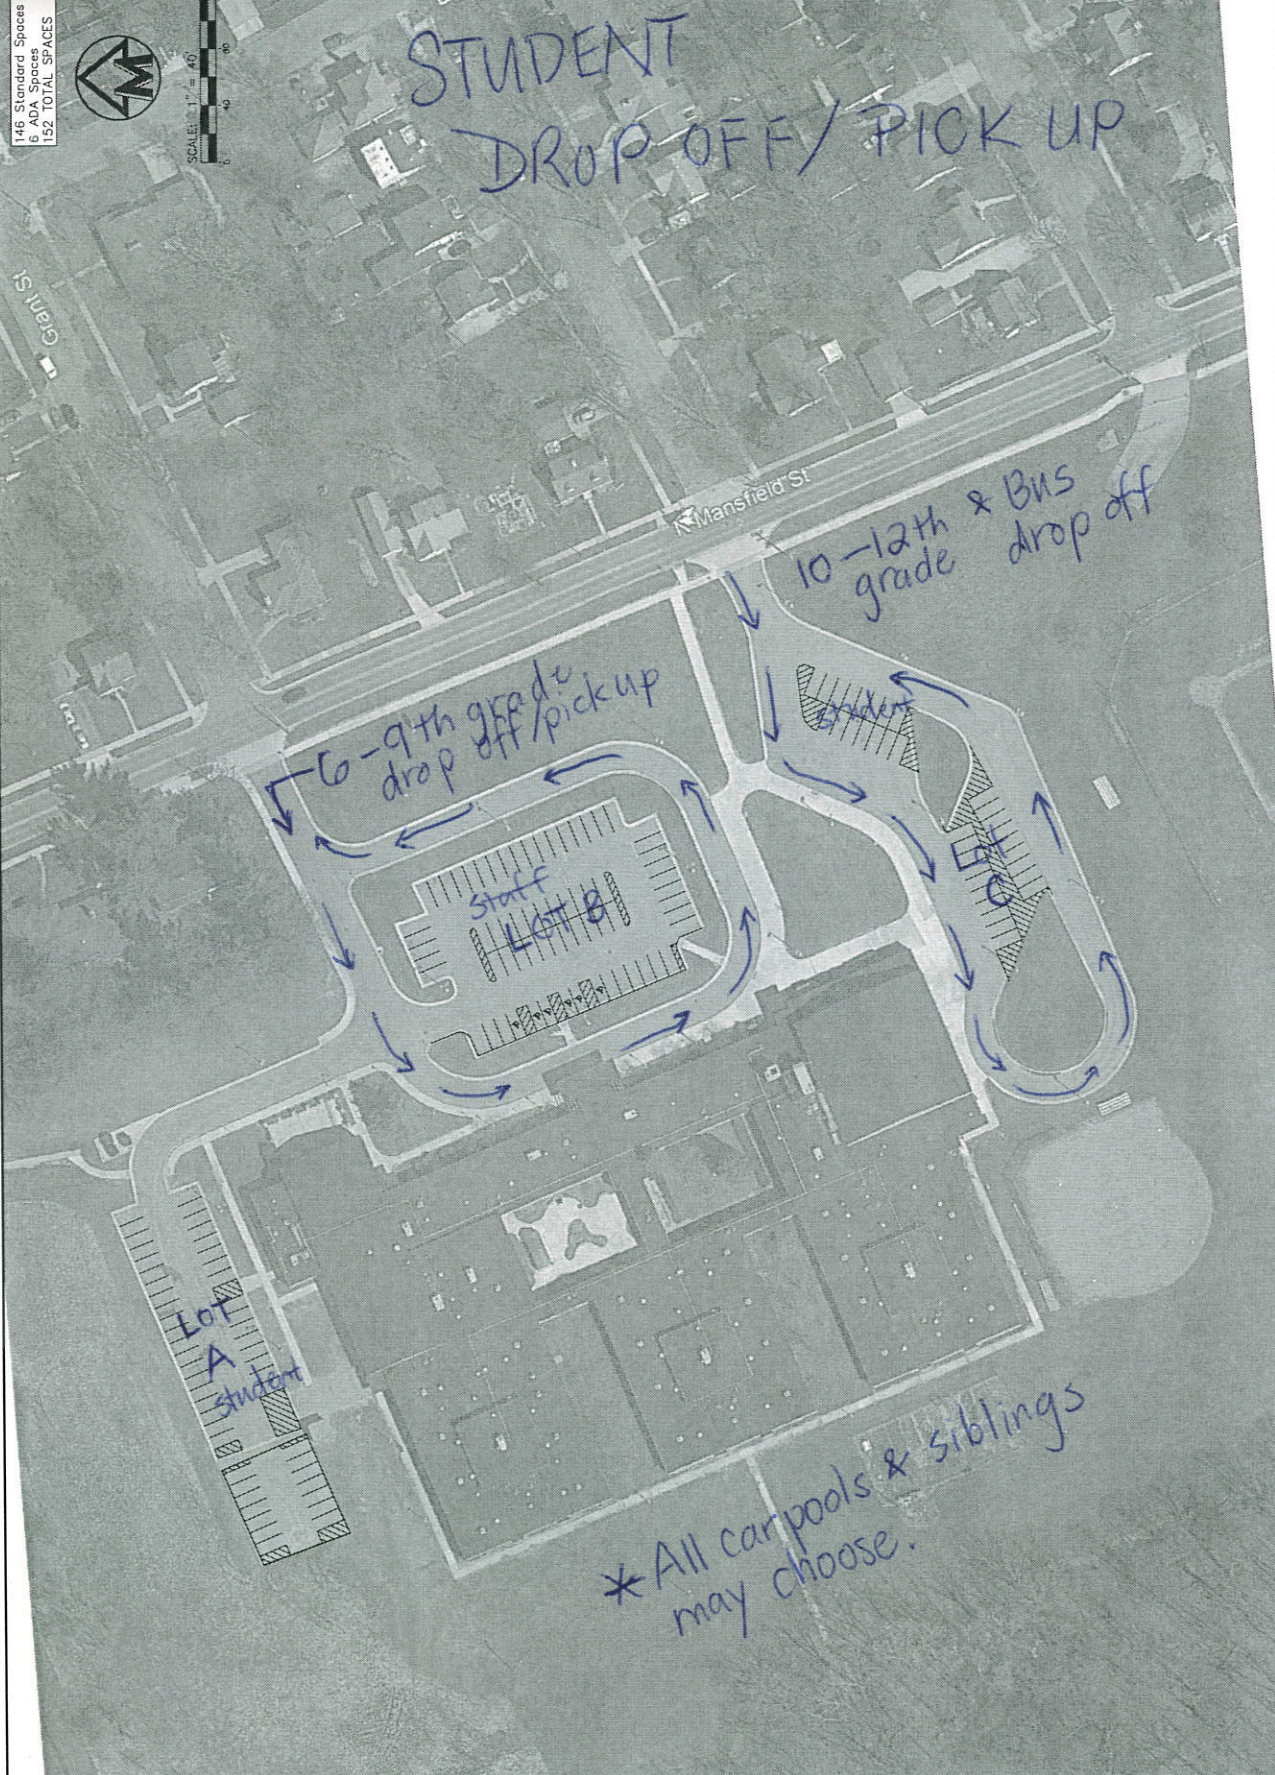

146 Standard Spaces
6 ADA Spaces
152 TOTAL SPACES

SCALE: 1" = 40'

STUDENT DROP OFF / PICK UP

* All carpools & siblings
may choose.